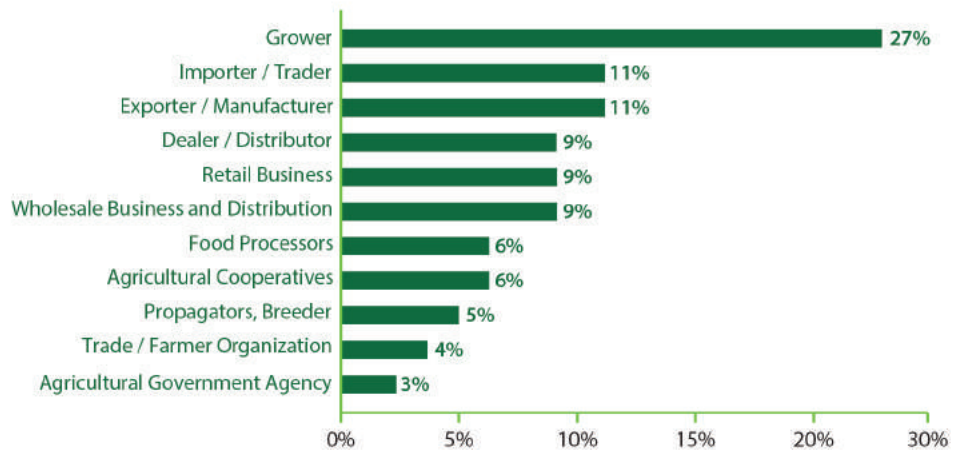

LEADING HORTICULTURAL MANUFACTURES AS OFFICIAL LAUNCH AND PREMIUM PARTNERS

EXHIBITION AREAS

- Greenhouse & Automated Control
- Seed, Seedling, Young Plant
- Gardening Tools
- Irrigation
- Crop Protection, Pest & Weed Solutions
- Fertilizer, Soil Nutrition, Substrates
- Fruit & Vegetable Processing Technology
- Post-harvest Technology
- Urban Farming, Plant Factory

VISITOR PROFILE